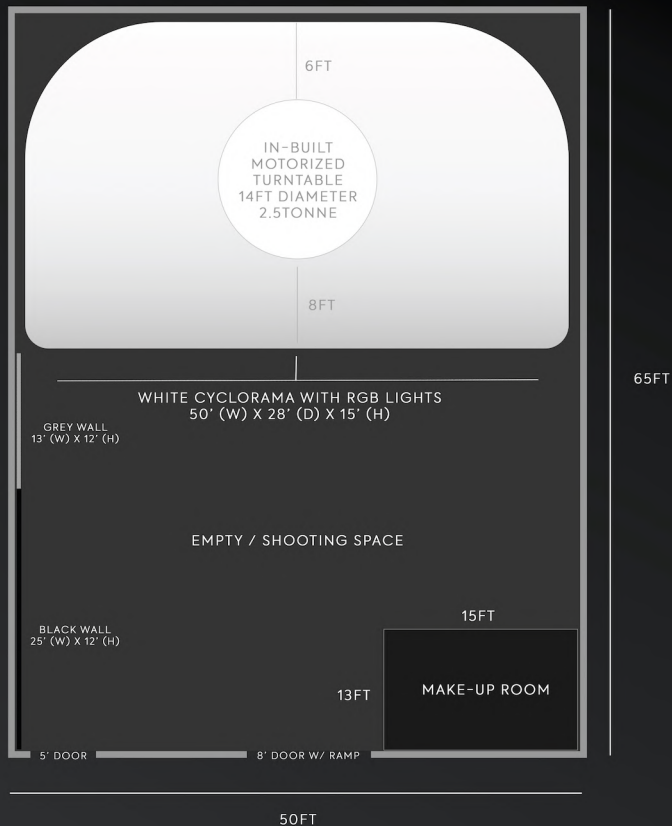

FLOOR B
THE CYC

FLOOR A
THE HOUSE

FLOOR A FURNITURE LAYOUT

BOUNDARY WALL SET
47'

ENTRANCE PORCH SET
17X10'

FLOOR A DIMENSIONS

47'

17'
10'

FLOOR A
FEATURES

12 FEET WALLS WITH FALSE CEILING LIP

PRE-INSTALLED 400W BI-COLOR LED MATS

PRE-INSTALLED DIMMER FOR PRACTICALS

GREAT CUSTOMIZABILITY

FLOOR B

THE CYC

WATCH VIDEO

FLOOR B
DIMENSIONS

FLOOR B
PLAIN WHITE CYCLORAMA

50 FEET (W) X 28 FEET (D) X 16 FEET (H)

FLOOR B
PLAIN WHITE CYCLORAMA

GREY & BLACK BACKDROPS

FLOOR B
RGB CYCLORAMA

4 X 150W GODOX SZ150R RGB LIGHTS PRE-INSTALLED

FLOOR B
TURNTABLE

14 FEET CAR-READY MOTORISED TURNTABLE BUILT INTO THE FLOOR ITSELF

FLOOR A & B
FEATURES

TARAFFA FOR LIGHTING AT 17 FEET

SOUND INSULATION

10KW PROVIDED LOAD FOR EACH FLOOR

100 TONNE AIR CONDITIONING