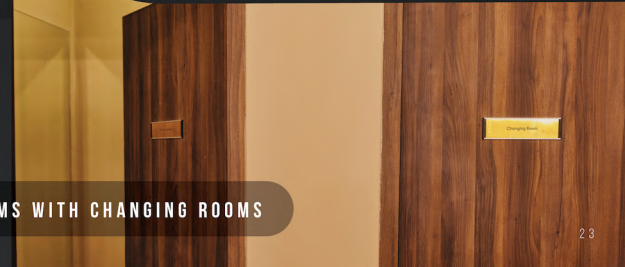

FLOOR A & B
PRODUCTION AMENITIES

COZY VANITY REPLACEMENT SUITES WITH LOUNGE, BED & PRIVATE WASHROOMS WITH HOT-SHOWER

MAKE-UP & COSTUME ROOMS WITH CHANGING ROOMS

HUGE COVERED CATERING AREA

POWER BACKUP

BEAUTIFUL, CLEAN WASHROOMS