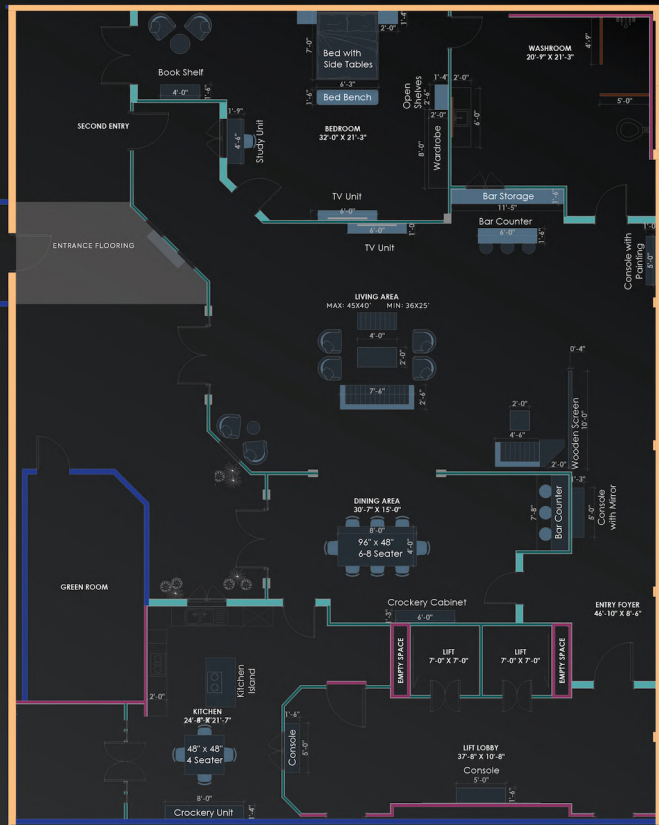

FLOOR B
THE CYC

FLOOR A
THE HOUSE

FLOOR A FURNITURE LAYOUT

BOUNDARY WALL SET
47'

ENTRANCE PORCH SET
17X10'

FLOOR A DIMENSIONS

47'

17'
10'

FLOOR A
LIVING

MULTIPLE SEATING OPTIONS | 360° AXES | DIRECT APPROACH TO OTHER SETS

FLOOR A
DINING / FOYER

8-SEATER DINING TABLE | 360° AXES | DIRECT APPROACH TO OTHER SETS

FLOOR A
BATHROOM

WORKING HOT SHOWER & WASH BASIN | REPLACEABLE SANITARY-WARE | MOVEABLE VANITY