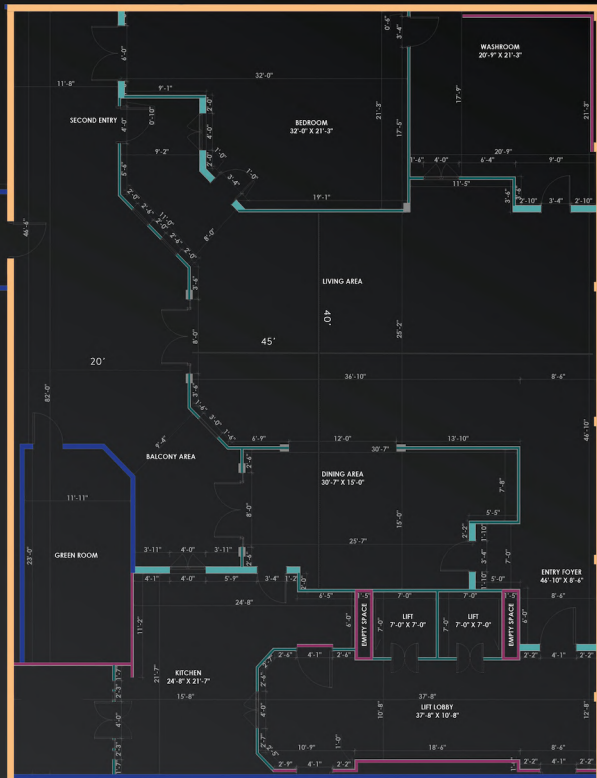

FLOOR B
THE CYC

FLOOR A
THE HOUSE

FLOOR A FURNITURE LAYOUT

BOUNDARY WALL SET
47'

ENTRANCE PORCH SET
17X10'

FLOOR A DIMENSIONS

47'

17'
10'

FLOOR A
LIVING

MULTIPLE SEATING OPTIONS | 360° AXES | DIRECT APPROACH TO OTHER SETS

FLOOR A
DINING / FOYER

8-SEATER DINING TABLE | 360° AXES | DIRECT APPROACH TO OTHER SETS

FLOOR A
BATHROOM

WORKING HOT SHOWER & WASH BASIN | REPLACEABLE SANITARY-WARE | MOVEABLE VANITY