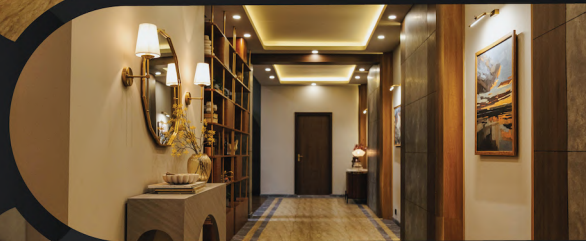

FLOOR A
LIVING

MULTIPLE SEATING OPTIONS | 360° AXES | DIRECT APPROACH TO OTHER SETS

FLOOR A
DINING / FOYER

8-SEATER DINING TABLE | 360° AXES | DIRECT APPROACH TO OTHER SETS

FLOOR A
BATHROOM

WORKING HOT SHOWER & WASH BASIN | REPLACEABLE SANITARY-WARE | MOVEABLE VANITY